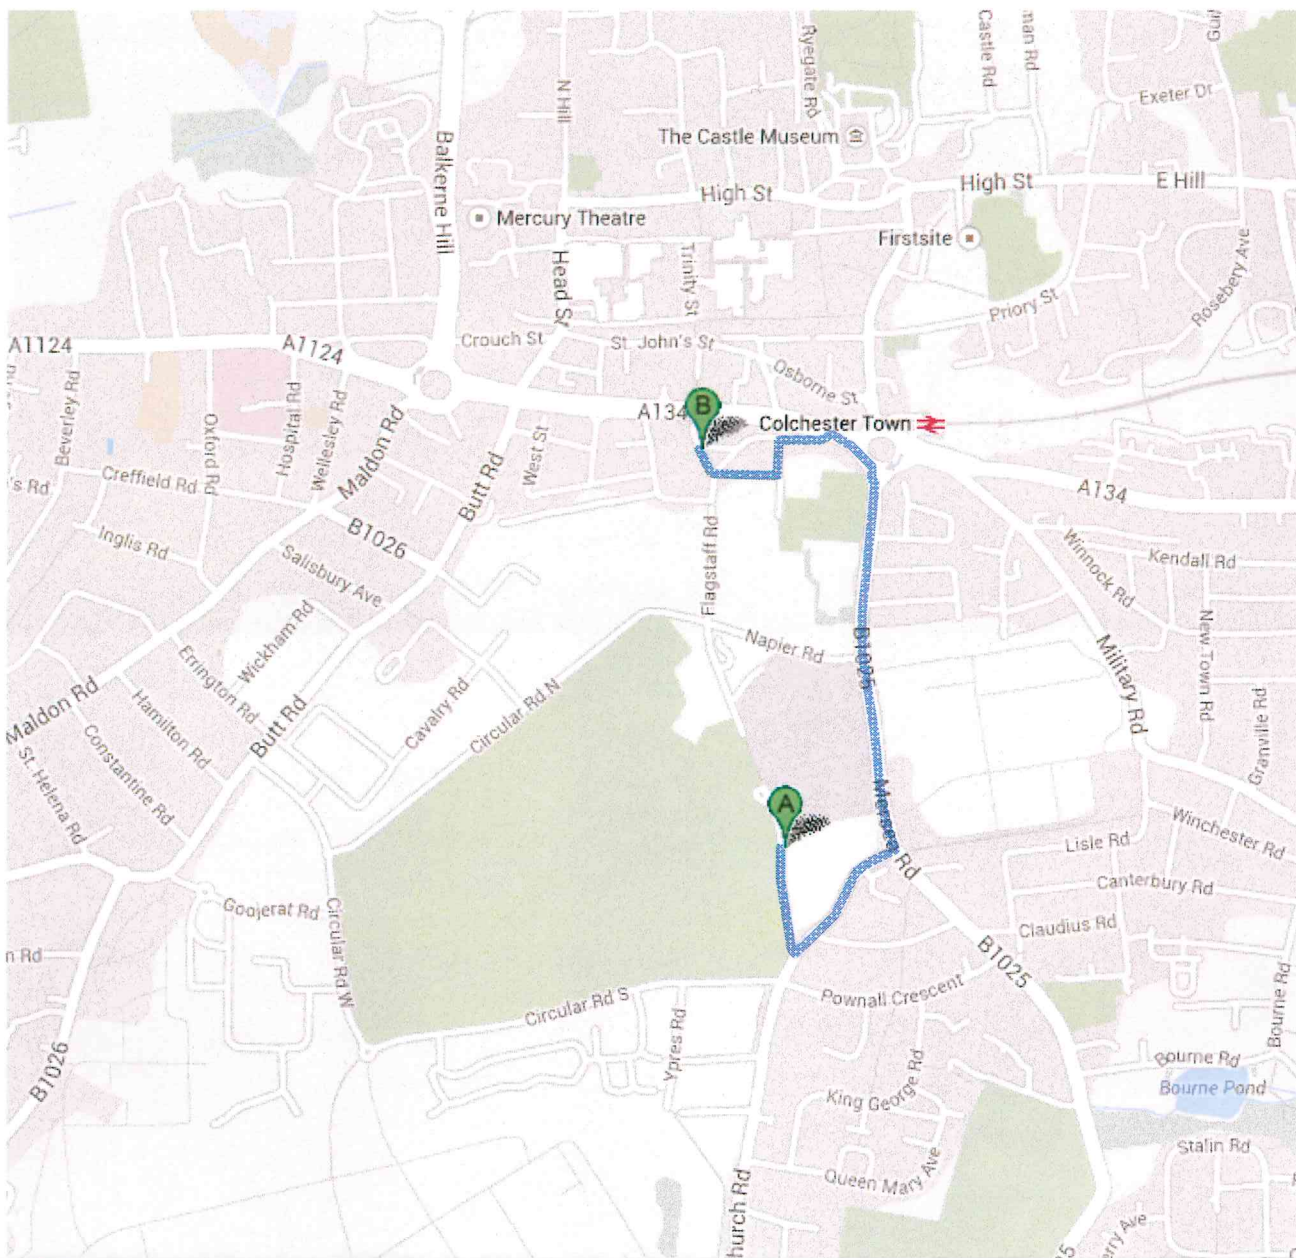

Directions to Colchester CO2 7HE, UK

0.9 mi – about 3 mins

ST JOHN'S GREEN PRIMARY SCHOOL DIRECTIONS site to site

From Abbey Field Site (Circular Road East) to Town Site (St John's Green)

Car Park is round the back of the school

1. Head south on **Circular Rd East Lower** toward **Berechurch Rd** go 0.1 mi
total 0.1 mi
 2. Turn left onto **Berechurch Rd** go 0.1 mi
total 0.3 mi
 3. Turn left onto **Mersea Rd/B1025** go 0.4 mi
total 0.6 mi
About 1 min
 4. At the roundabout, take the **1st** exit onto **Southway/A134** go 262 ft
total 0.7 mi
 5. Turn left onto **St. Johns Green** go 285 ft
total 0.7 mi
 6. Take the **1st** left to stay on **St Johns Green** go 187 ft
total 0.8 mi
 7. Take the **1st** right to stay on **St. Johns Green** go 331 ft
total 0.8 mi
 8. Turn right to stay on **St. Johns Green** go 154 ft
total 0.9 mi
Destination will be on the left
- B** Colchester CO2 7HE, UK